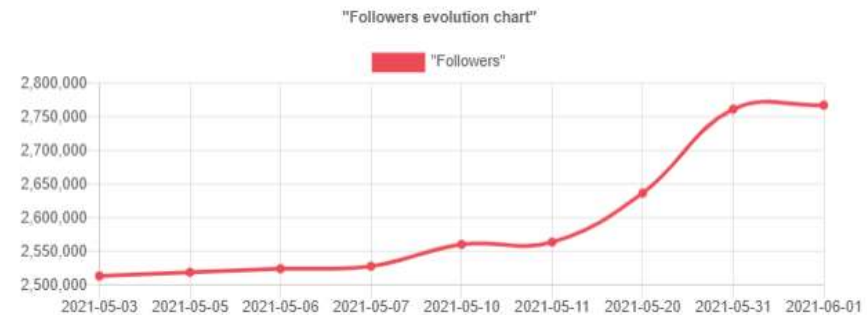

**6.43%
Engagement**

Based on active active likes /
active comments

**170,957 Average
Likes**

Based on the posts from the
selected date range

**7,047 Average
Comments**

Based on the posts from the
selected date range

@jairmessiasbolsonaro

Jair M. Bolsonaro

@lulaoficial

Luiz Inácio Lula da Silva

Acompanhamento da evolução do seguidor

Acompanhamento da evolução do seguidor

@jairmessiasbolsonaro

**Jair M.
Bolsonaro**

Resumo das estatísticas da conta ?

DATA ?	SEGUIDORES	SEGUINDO	UPLOADS
2021-06-01 18:58:43	18.351.068 +6743	531	- 4.837 +1
2021-05-31 16:06:06	18.344.325 +31165	531 +1	4.836 +28
2021-05-20 14:18:30	18.313.160 -6829	530 +5	4.808 +25
2021-05-11 17:28:39	18.319.989 +332	525 -1	4.783 +2
2021-05-10 16:40:54	18.319.657 +6638	526 +1	4.781 +13
2021-05-07 13:31:51	18.313.019 -10615	525 -1	4.768 +11
2021-05-03 14:25:34	18.323.634	526	- 4.757
☰ Resumo Total	+27434		+80

@lulaoficial

**Luiz Inácio Lula
da Silva**

Resumo das estatísticas da conta ?

DATA ?	SEGUIDORES	SEGUINDO	UPLOADS
2021-06-01 19:04:03	2.767.817 +5914	284	- 1.368
2021-05-31 16:07:14	2.761.903 +124891	284 +1	1.368 +14
2021-05-20 14:17:53	2.637.012 +73034	283 +5	1.354 +10
2021-05-11 17:28:06	2.563.978 +3279	278	- 1.344
2021-05-10 16:41:44	2.560.699 +32643	278 +2	1.344 +4
2021-05-07 13:34:49	2.528.056 +3646	276	- 1.340 +2
2021-05-06 13:46:30	2.524.410 +5231	276 +6	1.338 +1
2021-05-05 16:33:37	2.519.179 +5606	270 +1	1.337 +3
2021-05-03 14:23:32	2.513.573	269	- 1.334
☰ Resumo Total	+254244		+34