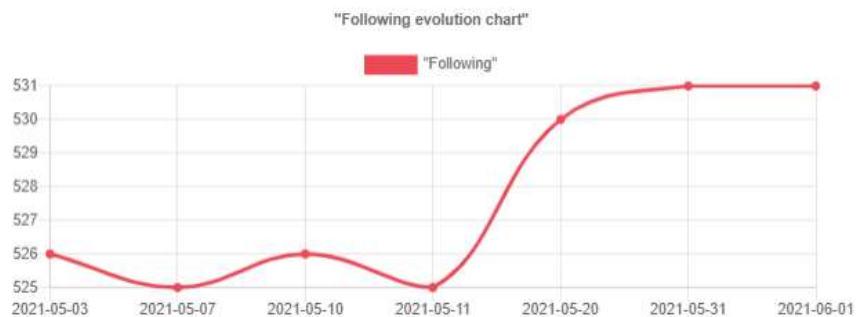

**6.43%
Engagement**

Based on active active likes /
active comments

**170,957 Average
Likes**

Based on the posts from the
selected date range

**7,047 Average
Comments**

Based on the posts from the
selected date range

@jairmessiasbolsonaro

Jair M. Bolsonaro

@lulaoficial

Luiz Inácio Lula da Silva

Acompanhamento da evolução do seguidor

Acompanhamento da evolução do seguidor

@jairmessiasbolsonaro

**Jair M.
Bolsonaro**

Resumo das estatísticas da conta ?

DATA ?	SEGUIDORES	SEGUINDO	UPLOADS
2021-06-01 18:58:43	18.351.068 +6743	531	- 4.837 +1
2021-05-31 16:06:06	18.344.325 +31165	531 +1	4.836 +28
2021-05-20 14:18:30	18.313.160 -6829	530 +5	4.808 +25
2021-05-11 17:28:39	18.319.989 +332	525 -1	4.783 +2
2021-05-10 16:40:54	18.319.657 +6638	526 +1	4.781 +13
2021-05-07 13:31:51	18.313.019 -10615	525 -1	4.768 +11
2021-05-03 14:25:34	18.323.634	526	- 4.757
☰ Resumo Total	+27434		+80

@lulaoficial

**Luiz Inácio Lula
da Silva**

Resumo das estatísticas da conta ?

DATA ?	SEGUIDORES	SEGUINDO	UPLOADS
2021-06-01 19:04:03	2.767.817 +5914	284	- 1.368
2021-05-31 16:07:14	2.761.903 +124891	284 +1	1.368 +14
2021-05-20 14:17:53	2.637.012 +73034	283 +5	1.354 +10
2021-05-11 17:28:06	2.563.978 +3279	278	- 1.344
2021-05-10 16:41:44	2.560.699 +32643	278 +2	1.344 +4
2021-05-07 13:34:49	2.528.056 +3646	276	- 1.340 +2
2021-05-06 13:46:30	2.524.410 +5231	276 +6	1.338 +1
2021-05-05 16:33:37	2.519.179 +5606	270 +1	1.337 +3
2021-05-03 14:23:32	2.513.573	269	- 1.334
☰ Resumo Total	+254244		+34