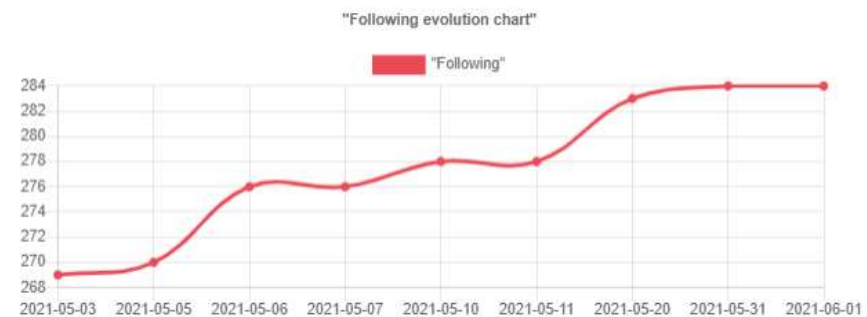

**6.43%
Engagement**

Based on active active likes /
active comments

**170,957 Average
Likes**

Based on the posts from the
selected date range

**7,047 Average
Comments**

Based on the posts from the
selected date range

@jairmessiasbolsonaro

Jair M. Bolsonaro

@lulaoficial

Luiz Inácio Lula da Silva

Acompanhamento da evolução do seguidor

Acompanhamento da evolução do seguidor

@jairmessiasbolsonaro

**Jair M.
Bolsonaro**

Resumo das estatísticas da conta ?

DATA ?	SEGUIDORES	SEGUINDO	UPLOADS
2021-06-01 18:58:43	18.351.068 +6743	531	- 4.837 +1
2021-05-31 16:06:06	18.344.325 +31165	531 +1	4.836 +28
2021-05-20 14:18:30	18.313.160 -6829	530 +5	4.808 +25
2021-05-11 17:28:39	18.319.989 +332	525 -1	4.783 +2
2021-05-10 16:40:54	18.319.657 +6638	526 +1	4.781 +13
2021-05-07 13:31:51	18.313.019 -10615	525 -1	4.768 +11
2021-05-03 14:25:34	18.323.634	526	- 4.757
☰ Resumo Total	+27434		+80

@lulaoficial

**Luiz Inácio Lula
da Silva**

Resumo das estatísticas da conta ?

DATA ?	SEGUIDORES	SEGUINDO	UPLOADS
2021-06-01 19:04:03	2.767.817 +5914	284	- 1.368
2021-05-31 16:07:14	2.761.903 +124891	284 +1	1.368 +14
2021-05-20 14:17:53	2.637.012 +73034	283 +5	1.354 +10
2021-05-11 17:28:06	2.563.978 +3279	278	- 1.344
2021-05-10 16:41:44	2.560.699 +32643	278 +2	1.344 +4
2021-05-07 13:34:49	2.528.056 +3646	276	- 1.340 +2
2021-05-06 13:46:30	2.524.410 +5231	276 +6	1.338 +1
2021-05-05 16:33:37	2.519.179 +5606	270 +1	1.337 +3
2021-05-03 14:23:32	2.513.573	269	- 1.334
☰ Resumo Total	+254244		+34