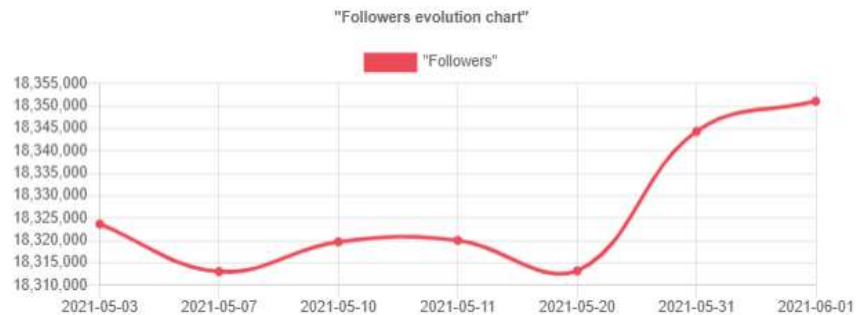

**6.43%
Engagement**

Based on active active likes /
active comments

**170,957 Average
Likes**

Based on the posts from the
selected date range

**7,047 Average
Comments**

Based on the posts from the
selected date range

@jairmessiasbolsonaro

Jair M. Bolsonaro

@lulaoficial

Luiz Inácio Lula da Silva

Acompanhamento da evolução do seguidor

Acompanhamento da evolução do seguidor

@jairmessiasbolsonaro

**Jair M.
Bolsonaro**

Resumo das estatísticas da conta ?

DATA ?	SEGUIDORES	SEGUINDO	UPLOADS
2021-06-01 18:58:43	18.351.068 +6743	531	- 4.837 +1
2021-05-31 16:06:06	18.344.325 +31165	531 +1	4.836 +28
2021-05-20 14:18:30	18.313.160 -6829	530 +5	4.808 +25
2021-05-11 17:28:39	18.319.989 +332	525 -1	4.783 +2
2021-05-10 16:40:54	18.319.657 +6638	526 +1	4.781 +13
2021-05-07 13:31:51	18.313.019 -10615	525 -1	4.768 +11
2021-05-03 14:25:34	18.323.634	526	- 4.757
☰ Resumo Total	+27434		+80

@lulaoficial

**Luiz Inácio Lula
da Silva**

Resumo das estatísticas da conta ?

DATA ?	SEGUIDORES	SEGUINDO	UPLOADS
2021-06-01 19:04:03	2.767.817 +5914	284	- 1.368
2021-05-31 16:07:14	2.761.903 +124891	284 +1	1.368 +14
2021-05-20 14:17:53	2.637.012 +73034	283 +5	1.354 +10
2021-05-11 17:28:06	2.563.978 +3279	278	- 1.344
2021-05-10 16:41:44	2.560.699 +32643	278 +2	1.344 +4
2021-05-07 13:34:49	2.528.056 +3646	276	- 1.340 +2
2021-05-06 13:46:30	2.524.410 +5231	276 +6	1.338 +1
2021-05-05 16:33:37	2.519.179 +5606	270 +1	1.337 +3
2021-05-03 14:23:32	2.513.573	269	- 1.334
☰ Resumo Total	+254244		+34